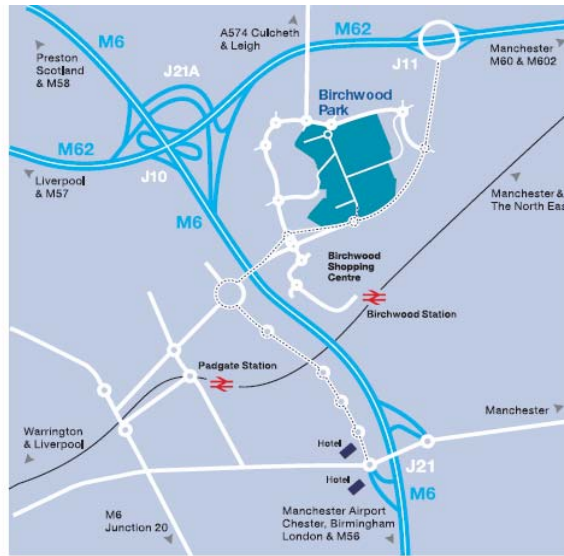

ALIVE & WELL

THE CENTRE, BIRCHWOOD PARK, WARRINGTON. WA3 6AT

Travelling from the South

Leave the M6 at Junction 21. From the sliproad carry straight on across the roundabout onto Woolston Grange Avenue. Continue for approx 1.8 miles crossing four roundabouts. At the next roundabout (College Place) turn right onto Birchwood Way, continue for approx 0.9 miles to next roundabout (George Duckworth Island) carry straight on across, continue along Birchwood Way for approx 0.4 miles, at next roundabout (The Birchwood Park Roundabout) turn left onto Faraday Street. You have now entered Birchwood Park.

Travelling from the North

Exit M6 Southbound at Junction 21a, following signs for M62 – Manchester. Exit M62 at next exit (Junction 11). From the roundabout follow signs for Birchwood A574. Continue along the single carriageway for approx one mile. On approaching the next roundabout carry straight on across onto Birchwood Way continue for approx 0.6 miles to the next roundabout